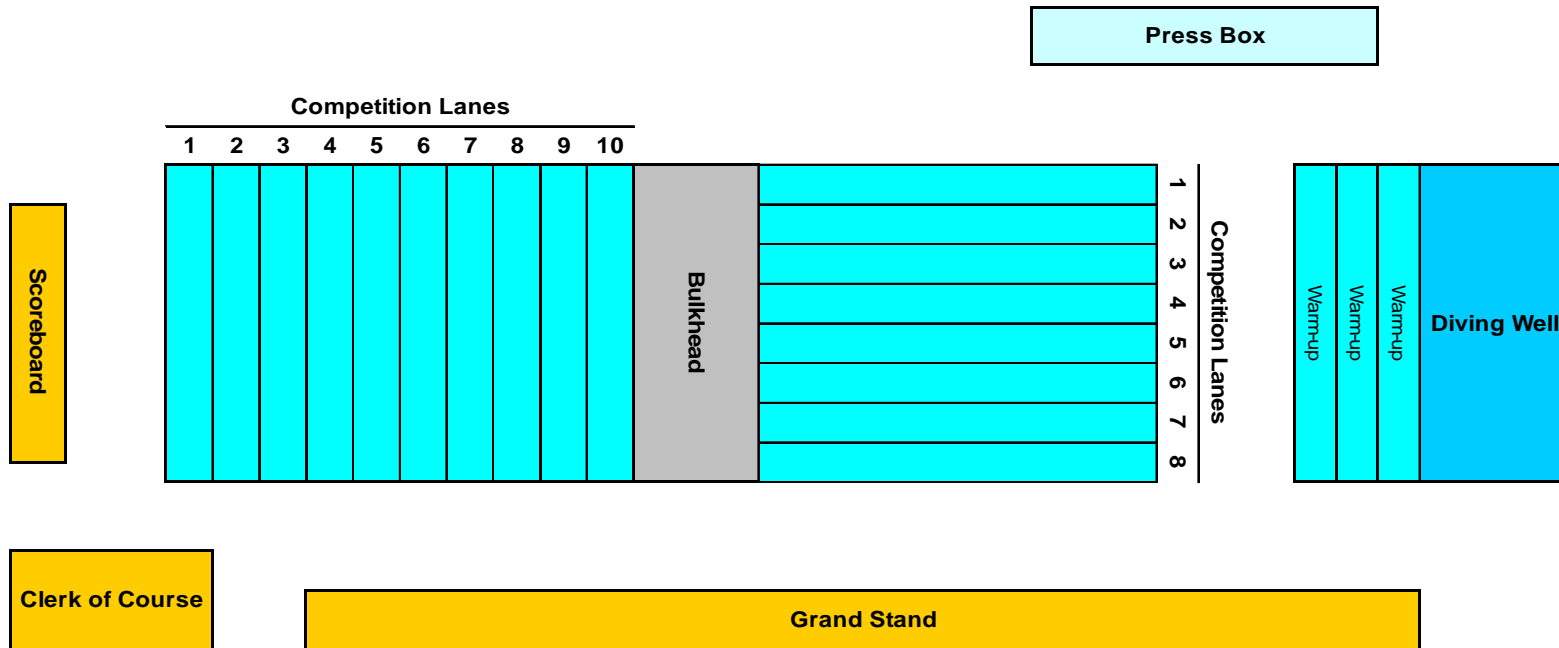

# Allan Jones Intercollegiate Aquatic Center

## Pool Area Layout

1st Warm-up-7:50am-8:10am			
Scoreboard End			
Lane #	Team		
1	Clinton /Powell	CHS	
2	Powell	PHS	
3	Halls	HALLK	
4	Halls		
5	Karns	KARNS	
6	Christian Academy	CAK	
7	Christian Academy		
8	Webb	WEBB	
9	Webb		
10	Webb		
Bulkhead			
Diving Well End			
1	Bearden	BEST	
2	Bearden		
3	Bearden		
4	Bearden		
5	Carter	CAHS	
6	Hardin Valley	HVA	
7	Hardin Valley		
8	Hardin Valley		
Diving Well			
1	Hardin Valley	4	Open warm-up lane if no diving
2	Hardin Valley	5	Open warm-up lane if no diving
3	Bearden		